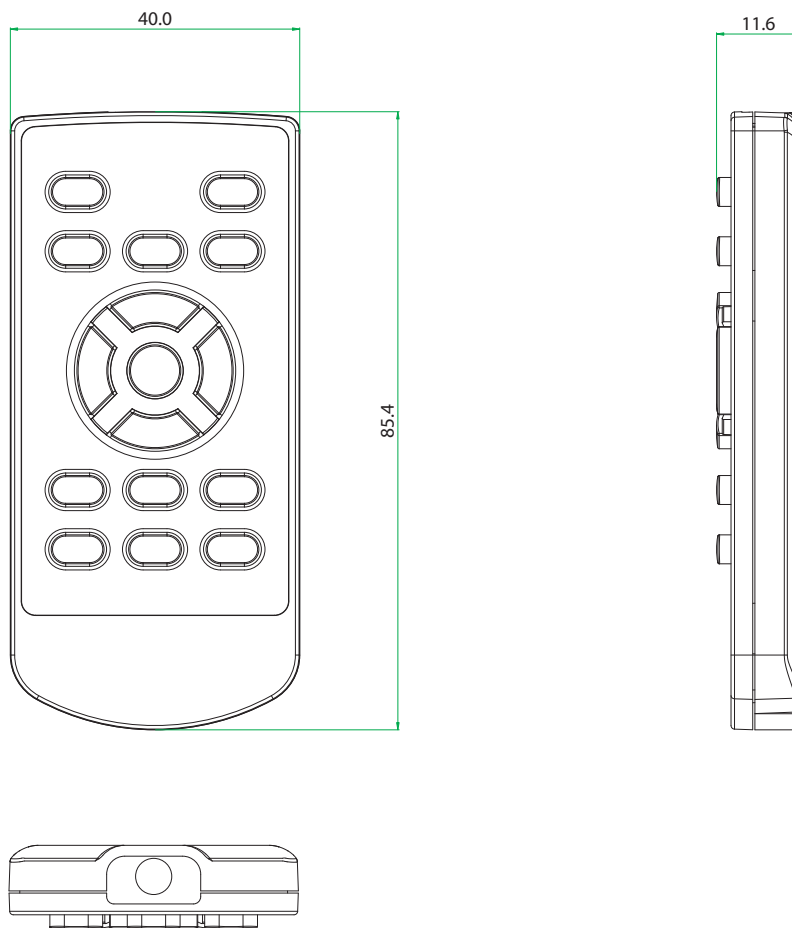

# SR-16A

**SR-16A**  
Up to 16 Keys  
Dimensions (mm.) 85.4 x 40 x 11.6  
Silicone Rubber Keypad   
Batteries: 1 x CR2025

\*Not to scale